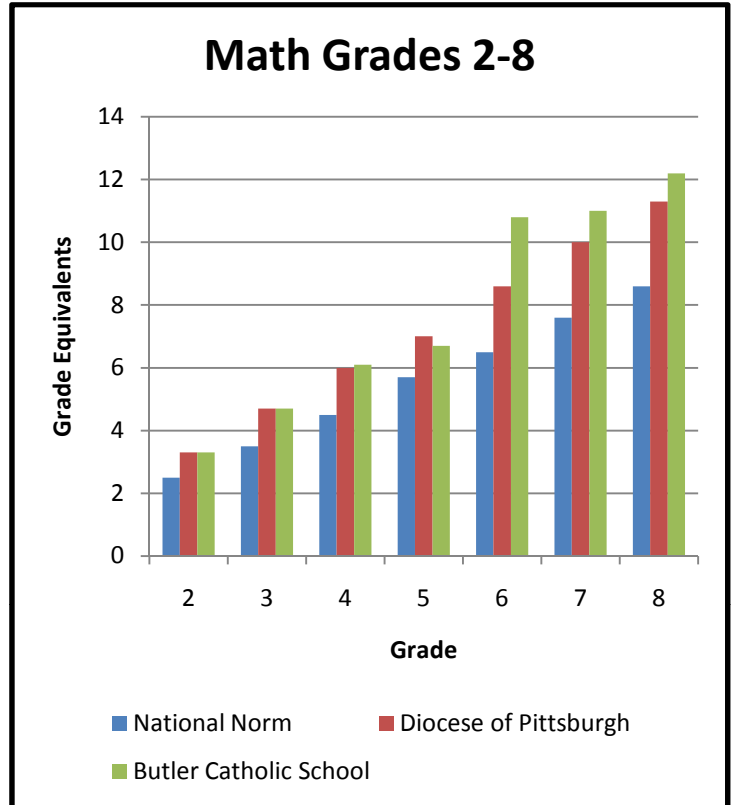

Diocese of Pittsburgh 2009 Test Scores

Terra Nova - Grades 2-8

The results of the recent testing which is presented here show that, as a group, students who attend our Catholic Schools performed above national norms in all subject areas.

Students who attend Butler Catholic School have a performance superior to even the norm of the Catholic Schools.

*The sample to establish the national norms comprised a large number of students which took into account such factors as geographical location, school population, socio-economic status, race, ethnicity and public, parochial and private schools.