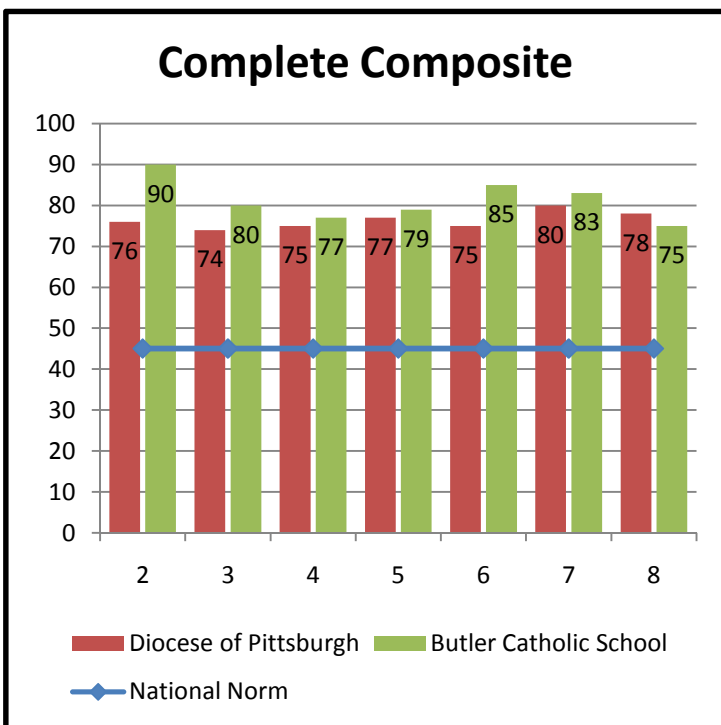

Diocese of Pittsburgh 2009 Test Scores

Terra Nova - Grades 2-8

The results of the recent testing which is presented here show that, as a group, students who attend our Catholic Schools performed above national norms in all subject areas.

Students who attend Butler Catholic School have a performance superior to even the norm of the Catholic Schools.

*The sample to establish the national norms comprised a large number of students which took into account such factors as geographical location, school population, socio-economic status, race, ethnicity and public, parochial and private schools.