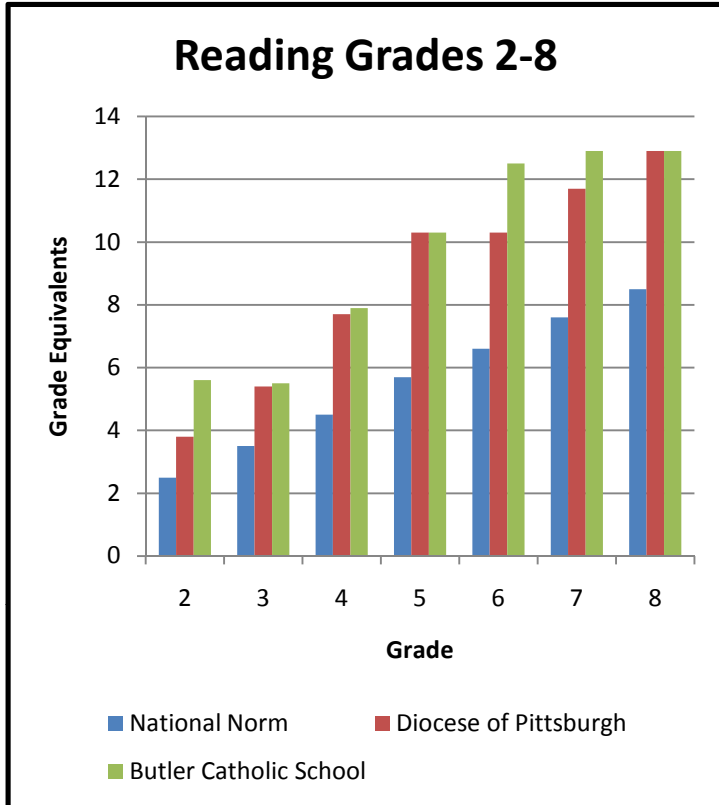

Diocese of Pittsburgh 2009 Test Scores

Terra Nova - Grades 2-8

The results of the recent testing which is presented here show that, as a group, students who attend our Catholic Schools performed above national norms in all subject areas.

Students who attend Butler Catholic School have a performance superior to even the norm of the Catholic Schools.

*The sample to establish the national norms comprised a large number of students which took into account such factors as geographical location, school population, socio-economic status, race, ethnicity and public, parochial and private schools.